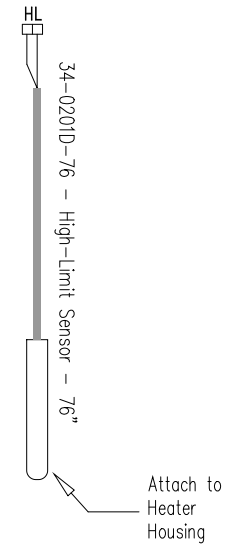

#1

LEGEND	
	- 1/4" QUICK CONNECT
	- 1/4" QUICK CONNECT PIGGYBACK
	- RING CONNECTOR
	- SOCKET CONNECTOR
	- PIN CONNECTOR

**HYDRO-QUIP**  
CORONA, CA (951) 273-7575

Manufacture Notes:

#1 Line 1 and Line 2 need to be CONNECTED for 120V operation.

Dwg. No.  
**M5S56A0-DKQY-SZ5**

Drawn  
MBS

Rev  
01

Date  
08.31.09

Diagram No.  
**8018**

Wire Color Code

B - Black	G - Green
Br - Brown	Bl - Blue
R - Red	V - Violet
O - Orange	W - White
Y - Yellow	Gr - Gray