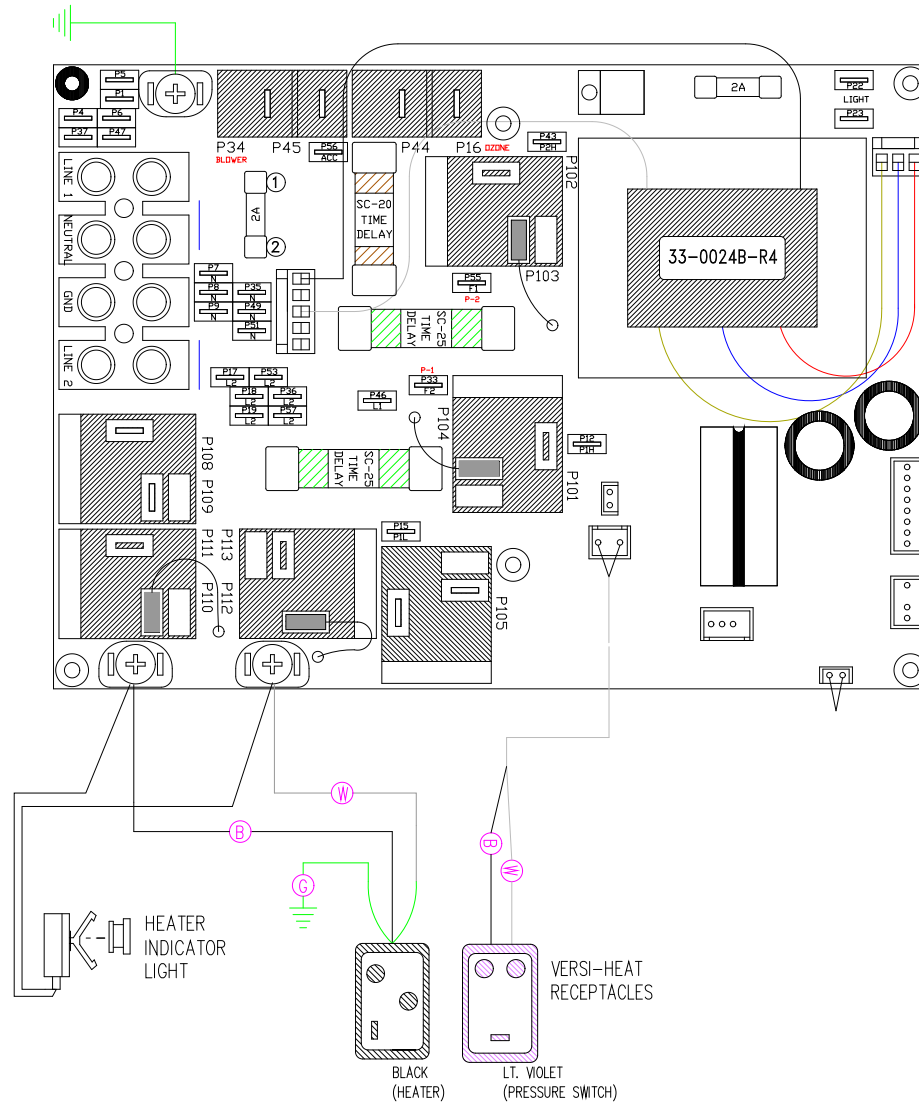

#1

LEGEND	
	- 1/4" QUICK CONNECT
	- 1/4" QUICK CONNECT PIGGYBACK
	- RING CONNECTOR
	- SOCKET CONNECTOR
	- PIN CONNECTOR

**HYDRO-QUIP**  
CORONA, CA (951) 273-7575

Manufacture Notes:

#1 Line 1 and Line 2 need to be CONNECTED for 120V operation.

Dwg. No.  
**M5S56A0-DKQY-SZ5**

Drawn  
MBS

Rev  
01

Date  
08.31.09

Diagram No.  
**8018**

Wire Color Code

B - Black	G - Green
Br - Brown	Bl - Blue
R - Red	V - Violet
O - Orange	W - White
Y - Yellow	Gr - Gray