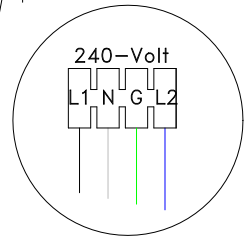

#1

LEGEND	
	- 1/4" QUICK CONNECT
	- 1/4" QUICK CONNECT PIGGYBACK
	- RING CONNECTOR
	- SOCKET CONNECTOR
	- PIN CONNECTOR

**HYDRO-QUIP**  
CORONA, CA (951) 273-7575

Manufacture Notes:

#1 Line 1 and Line 2 need to be CONNECTED for 120V operation.

Dwg. No.  
**M5S56A0-DKQY-SZ5**

Drawn  
MBS

Rev  
01

Date  
08.31.09

Diagram No.  
**8018**

Wire Color Code

B - Black	G - Green
Br - Brown	Bl - Blue
R - Red	V - Violet
O - Orange	W - White
Y - Yellow	Gr - Gray