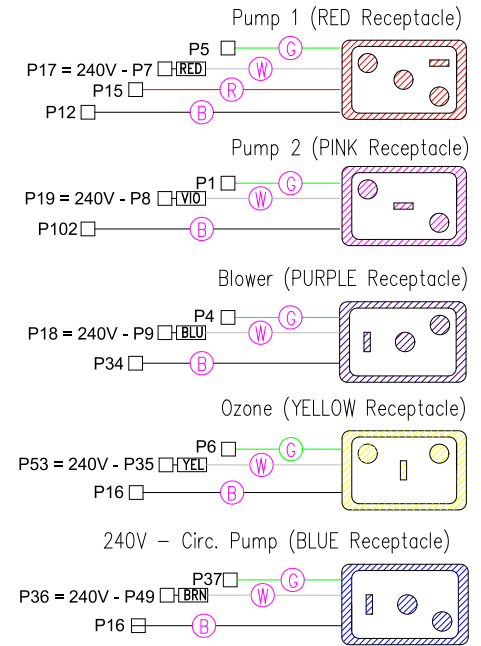

#1

LEGEND	
	- 1/4" QUICK CONNECT
	- 1/4" QUICK CONNECT PIGGYBACK
	- RING CONNECTOR
	- SOCKET CONNECTOR
	- PIN CONNECTOR

**HYDRO-QUIP**  
CORONA, CA (951) 273-7575

Manufacture Notes:

#1 Line 1 and Line 2 need to be CONNECTED for 120V operation.

Dwg. No.  
**M5S56A0-DKQY-SZ5**

Drawn  
MBS

Rev  
01

Date  
08.31.09

Diagram No.  
**8018**

Wire Color Code

B - Black	G - Green
Br - Brown	Bl - Blue
R - Red	V - Violet
O - Orange	W - White
Y - Yellow	Gr - Gray